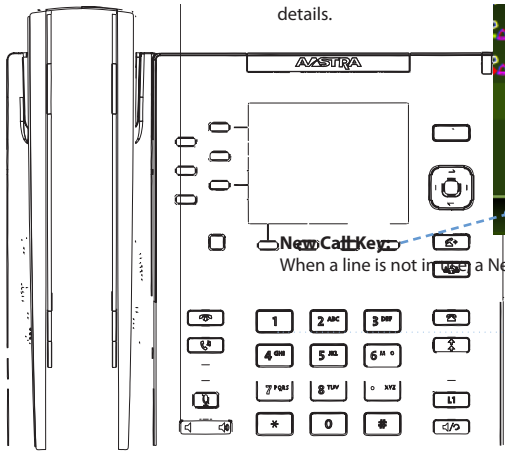

Aastra Model 6867i IP Phone Quick Reference Guide

Getting Started

For more information please refer to the [6867i IP Phone User Guide](#).

User Interface (UI) Overview

Call Status Indicators:

-  On Hold
-  Incoming Call
-  Outgoing Call
-  Conference Call